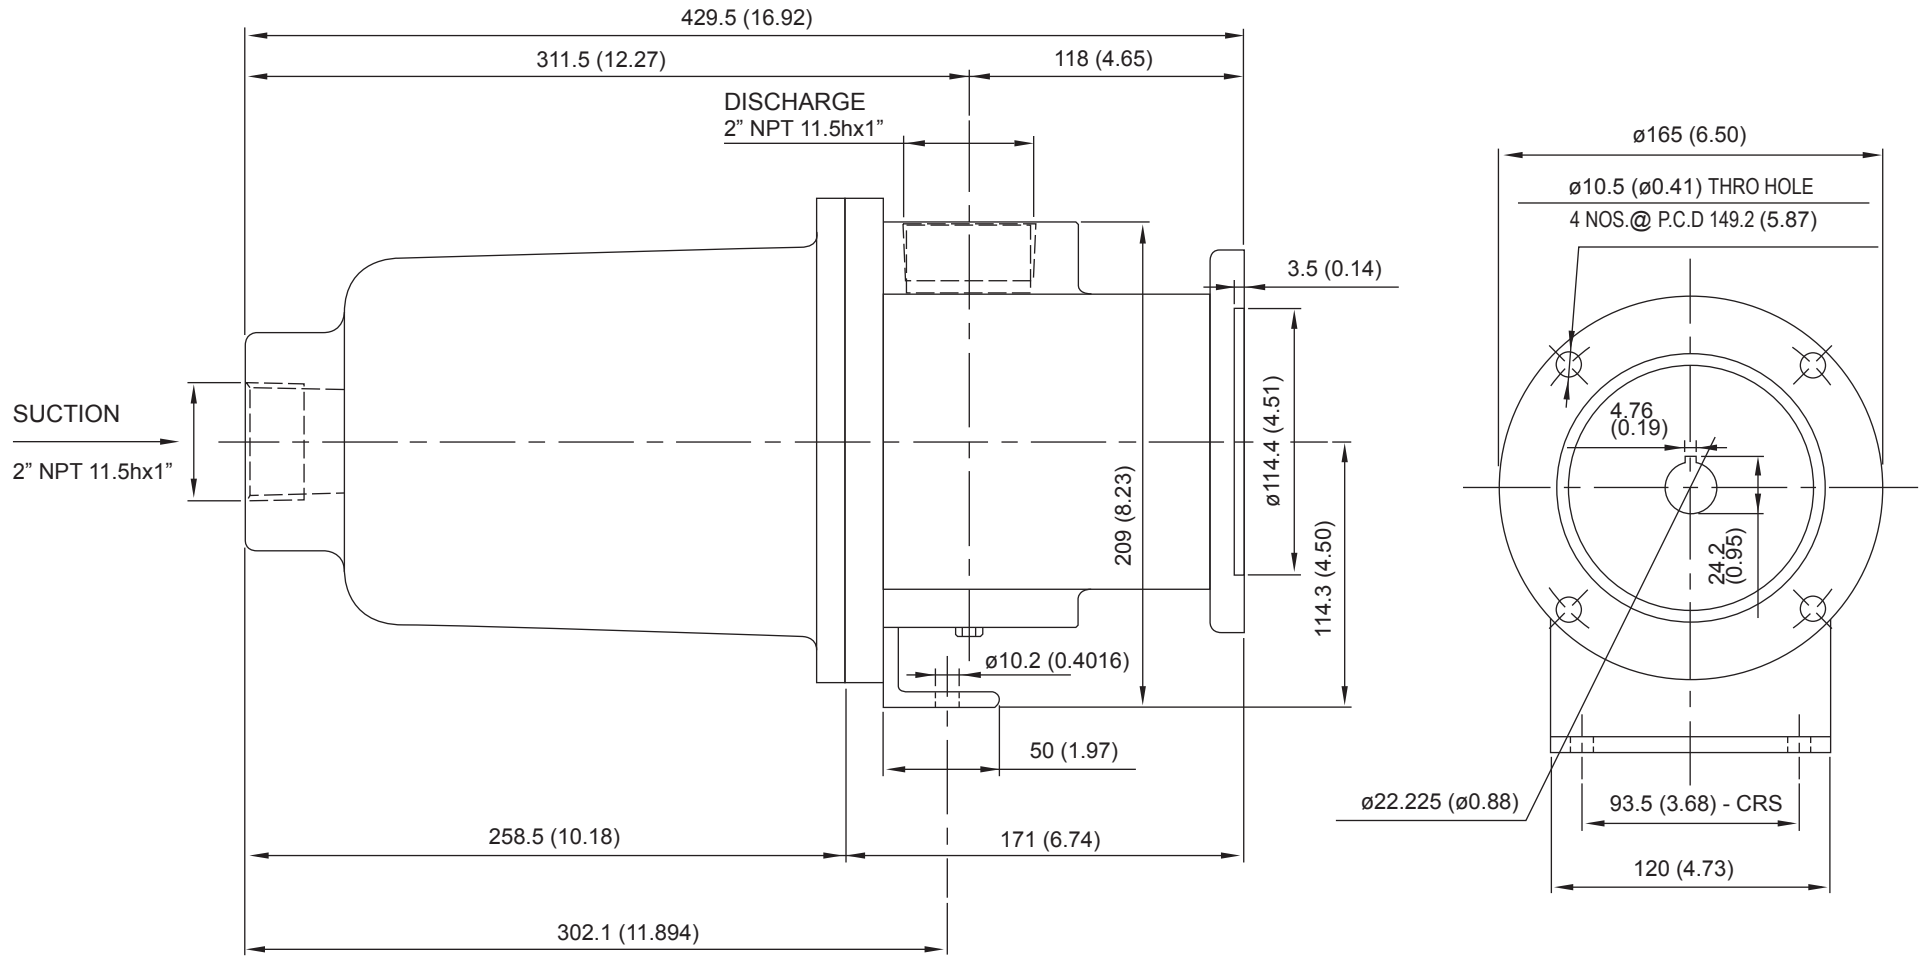

# AMERICAN SERIES - APM-67

Progressive Cavity Pump

Dimensional Drawings

Net weight

≈ lbs.

**60**

ALL DIMN: mm (inches)

**Wobble Stator Pump**