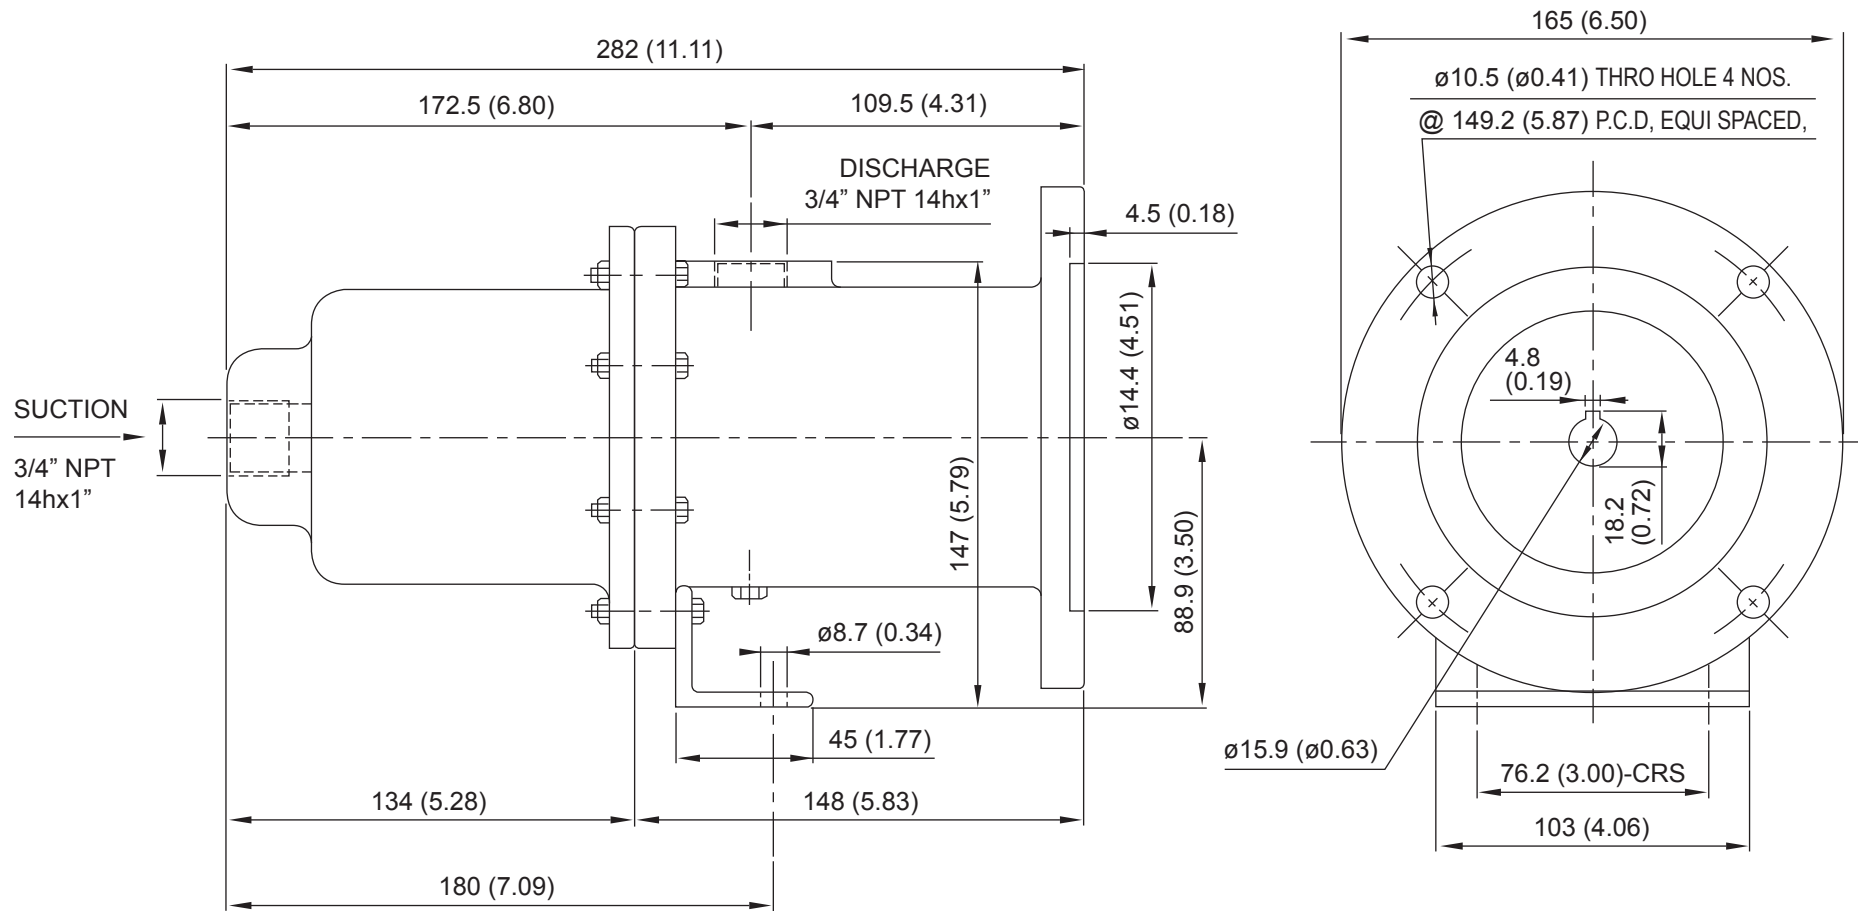

# AMERICAN SERIES - APM-44

Progressive Cavity Pump

Dimensional Drawings

Net weight

≈ lbs.

**20**

ALL DIMN: mm (inches)

**Wobble Stator Pump**